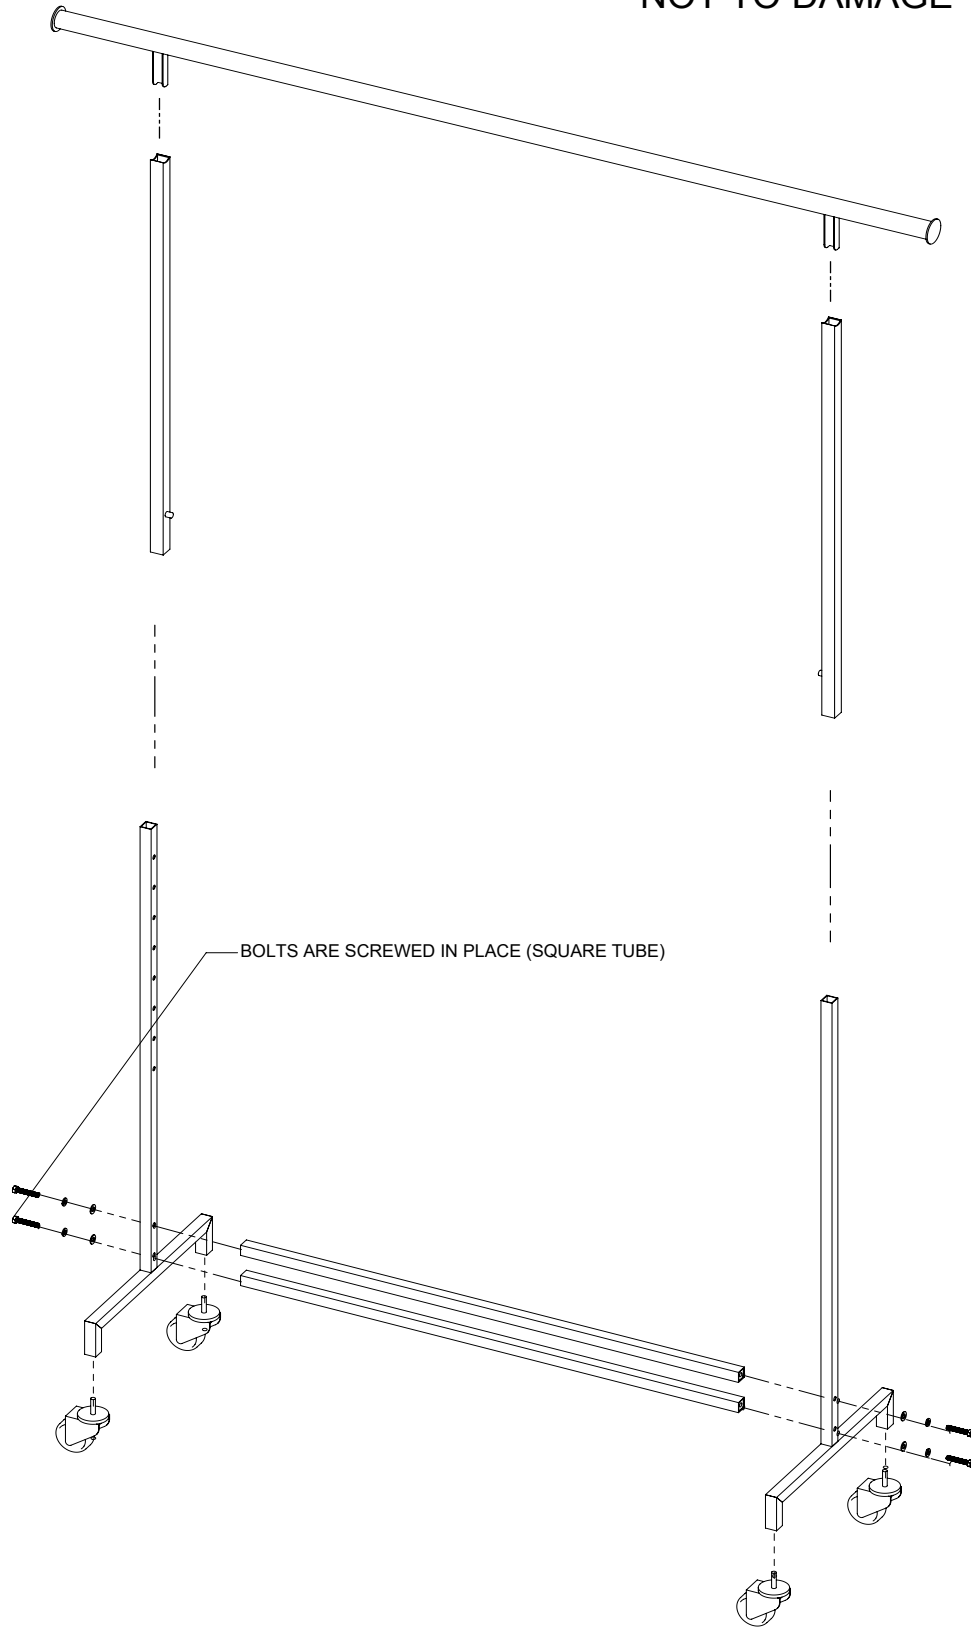

GENTLY TAP FITTING TOGETHER
NOTE: SOFT RUBBER Mallet
MAY BE NEEDED, TAKE CARE
NOT TO DAMAGE TUBING

Assembly Instructions
for item RK43